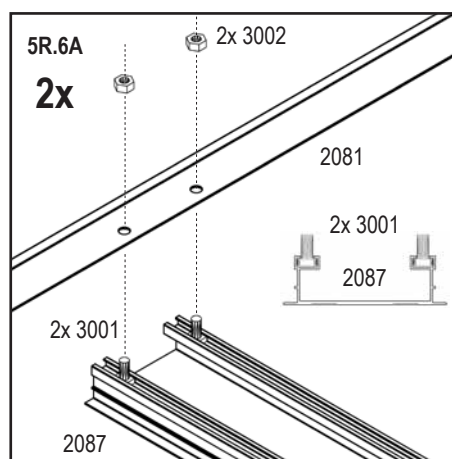

5_1R (model VITAVIA OLYMP)
(model VITAVIA SIRIUS)

VA0038-PSD