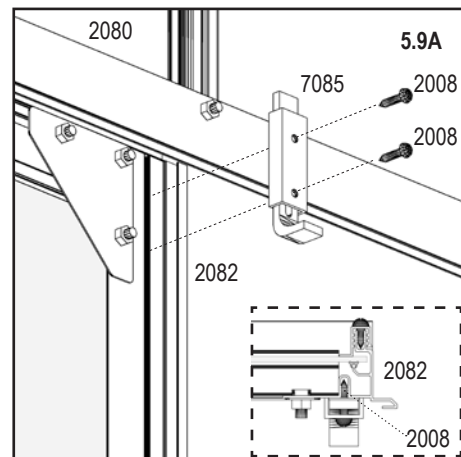

5_2

(model VITAVIA OLYMP)
(model VITAVIA SIRIUS)

10mm

10mm

PH2

6.5mm
Alu

VA0038-PSD