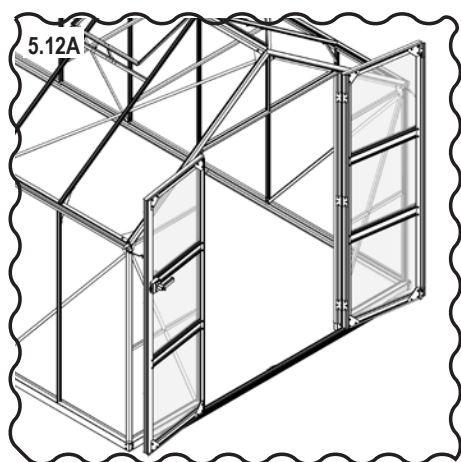

5_2 (model VITAVIA OLYMP)
(model VITAVIA SIRIUS)