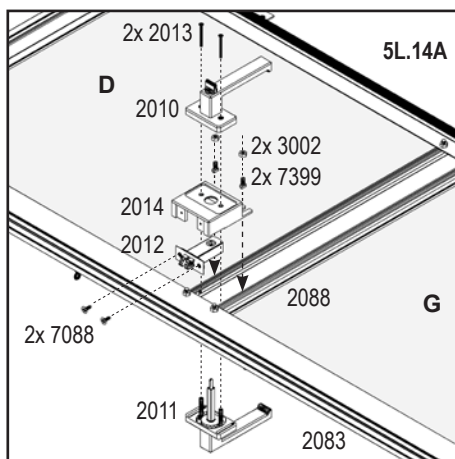

5_1L (model VITAVIA OLYMP) (model VITAVIA SIRIUS)

VA0038-PSD