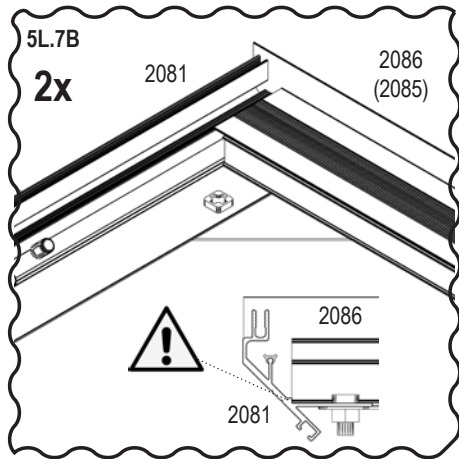

5_1L (model VITAVIA OLYMP) (model VITAVIA SIRIUS)

VA0038-PSD