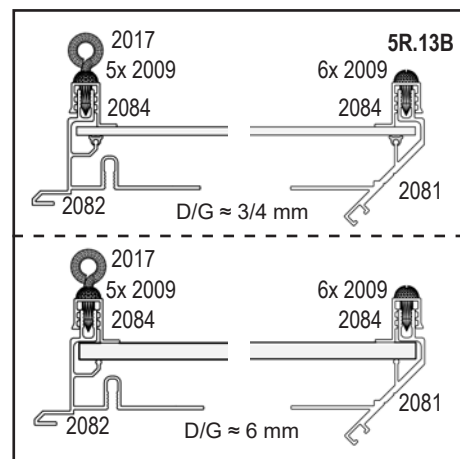

5_1R (model VITAVIA OLYMP) (model VITAVIA SIRIUS)