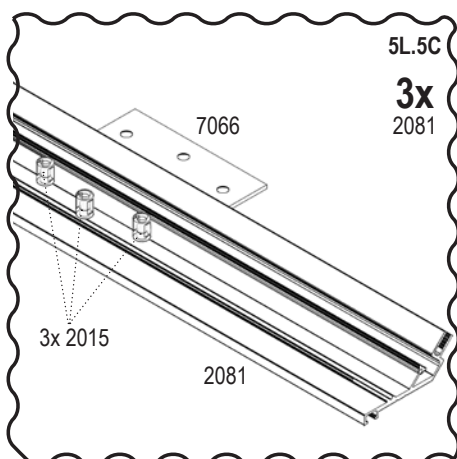

5_1L (model **VITAVIA OLYMP**)
(model **VITAVIA SIRIUS**)

VA0038-PSD