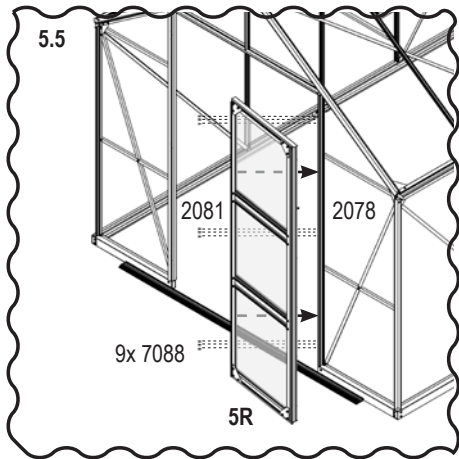

5_2

(model VITAVIA OLYMP)
(model VITAVIA SIRIUS)

10mm

10mm

PH2

6.5mm
Alu

VA0038-PSD