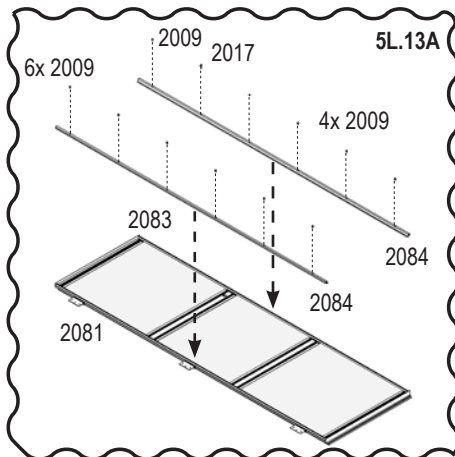

5_1L (model VITAVIA OLYMP) (model VITAVIA SIRIUS)

VA0038-PSD