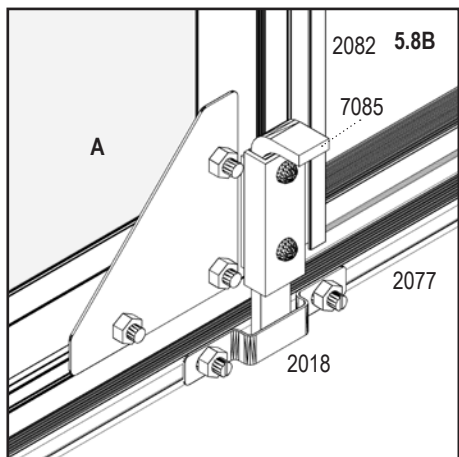

# 5\_1R (model VITAVIA OLYMP) (model VITAVIA SIRIUS)

5R	Art. No.	mm	Art. No.		mm (±3mm)		
	Glass ≈ 3 mm		PC ≈ 4 mm	PC ≈ 6 mm			
<b>D</b>	3679011	610 x 610			610 x 610	2x	
<b>G</b>	3679141	610 x 540			610 x 538	1x	
<b>Total</b>						<b>3x</b>	

# 5\_2

(model VITAVIA OLYMP)  
(model VITAVIA SIRIUS)

10mm

10mm

PH2

6.5mm  
Alu

VA0038-PSD

**5\_2** (model VITAVIA OLYMP)  
(model VITAVIA SIRIUS)