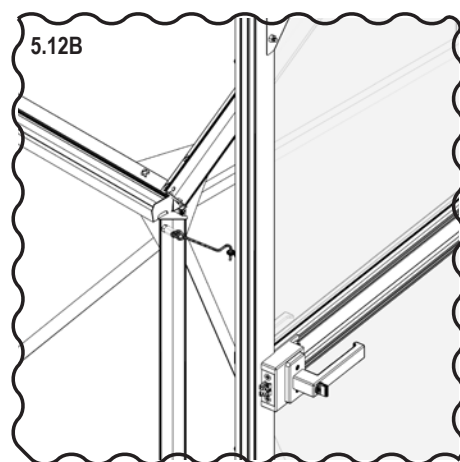

5_2 (model VITAVIA OLYMP)
(model VITAVIA SIRIUS)