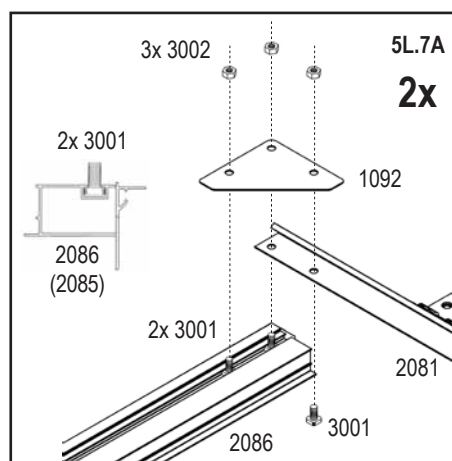

5_1L (model **VITAVIA OLYMP**)
(model **VITAVIA SIRIUS**)

VA0038-PSD