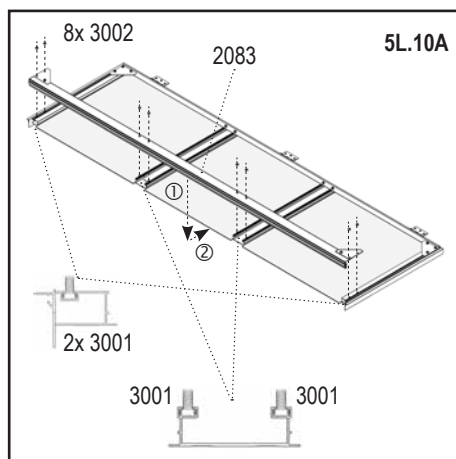

5_1L (model VITAVIA OLYMP) (model VITAVIA SIRIUS)

VA0038-PSD