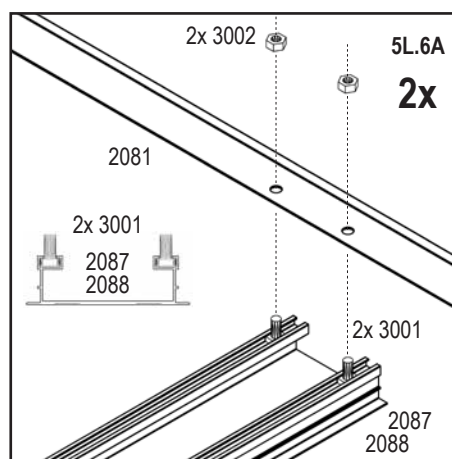

5_1L (model **VITAVIA OLYMP**)
(model **VITAVIA SIRIUS**)

VA0038-PSD