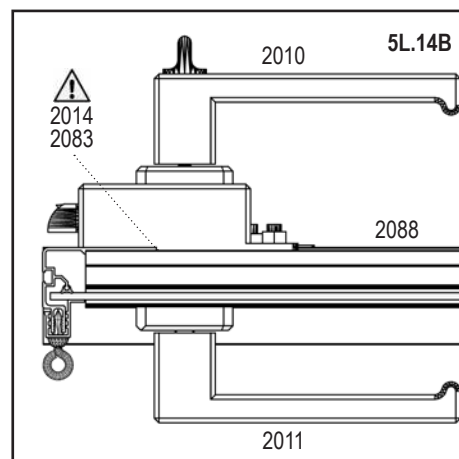

5_1L (model VITAVIA OLYMP) (model VITAVIA SIRIUS)

VA0038-PSD