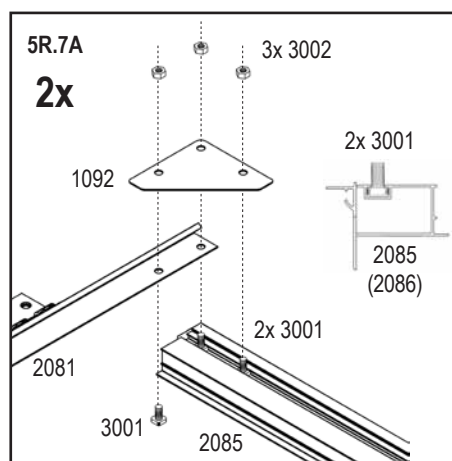

5_1R (model VITAVIA OLYMP)
(model VITAVIA SIRIUS)

VA0038-PSD