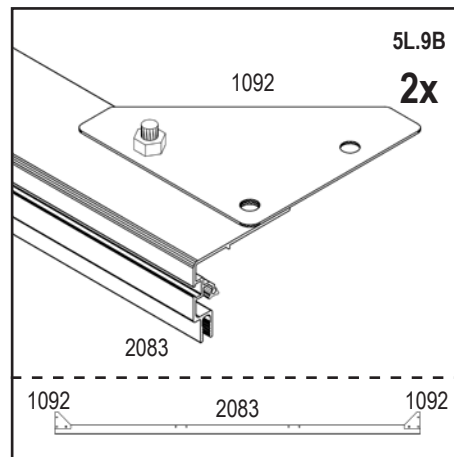

5_1L (model VITAVIA OLYMP) (model VITAVIA SIRIUS)

VA0038-PSD