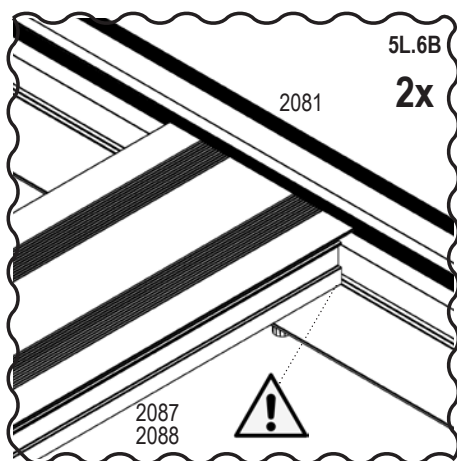

5_1L (model **VITAVIA OLYMP**)
(model **VITAVIA SIRIUS**)

VA0038-PSD