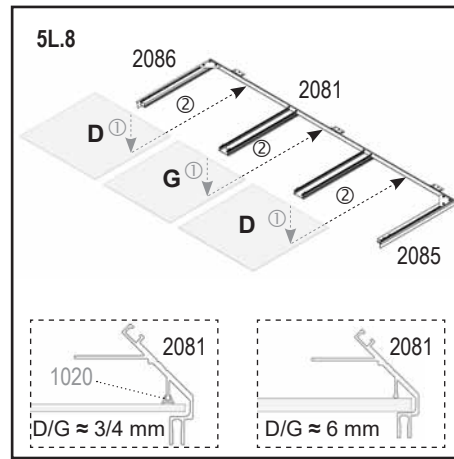

5_1L (model VITAVIA OLYMP) (model VITAVIA SIRIUS)

VA0038-PSD