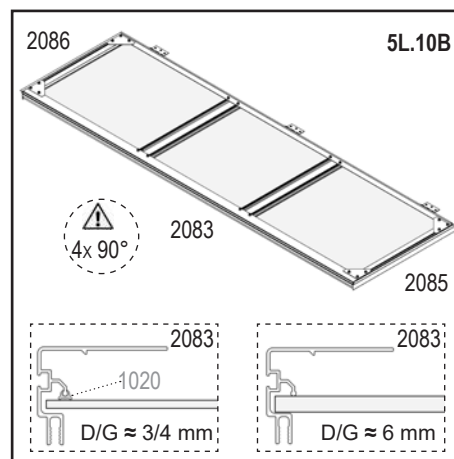

5_1L (model VITAVIA OLYMP) (model VITAVIA SIRIUS)

VA0038-PSD