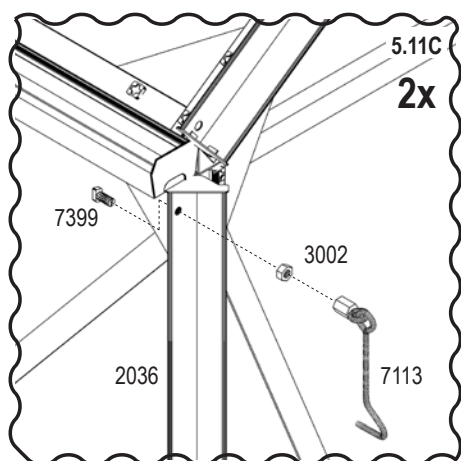

5_2 (model VITAVIA OLYMP)
(model VITAVIA SIRIUS)