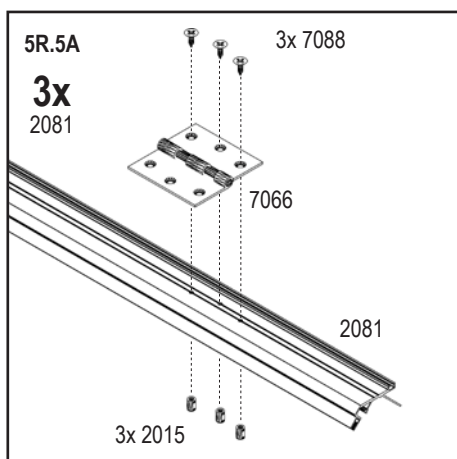

5_1R (model VITAVIA OLYMP)
(model VITAVIA SIRIUS)

VA0038-PSD