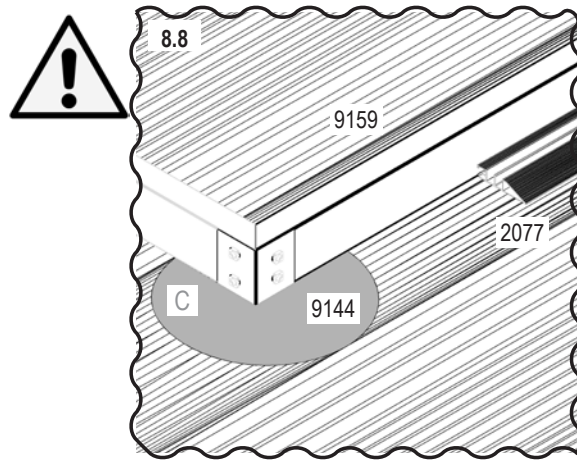

8

(model VITAVIA OLYMP)
(model VITAVIA SIRIUS)