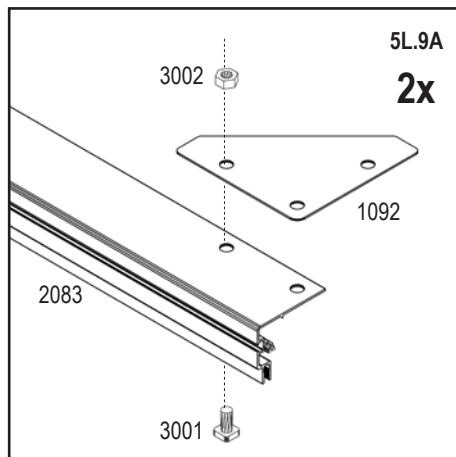

5_1L (model VITAVIA OLYMP) (model VITAVIA SIRIUS)

VA0038-PSD