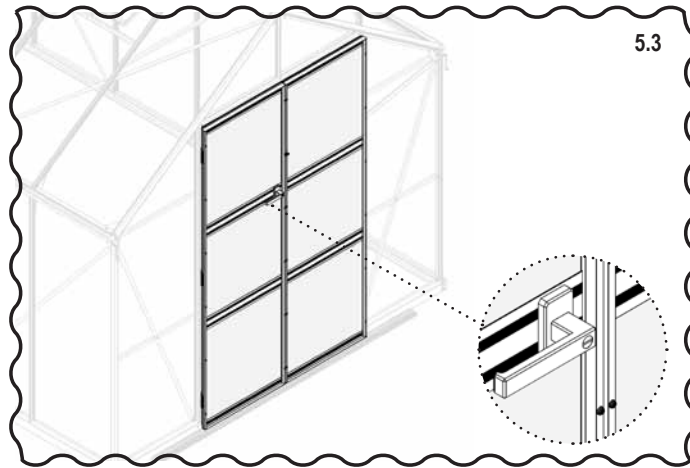

5_2 (model VITAVIA OLYMP) (model VITAVIA SIRIUS)