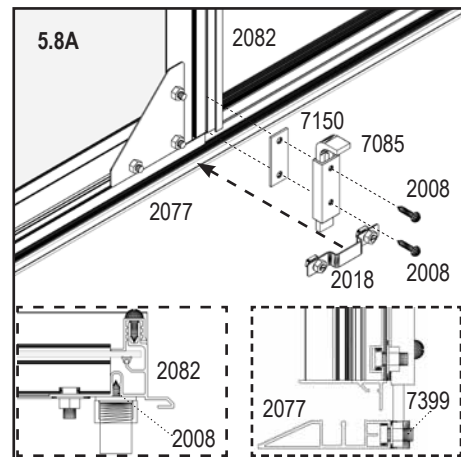

# 5\_1R (model VITAVIA OLYMP) (model VITAVIA SIRIUS)

5R	Art. No.	mm	Art. No.		mm (±3mm)		
	Glass ≈ 3 mm		PC ≈ 4 mm	PC ≈ 6 mm			
<b>D</b>	3679011	610 x 610			610 x 610	2x	
<b>G</b>	3679141	610 x 540			610 x 538	1x	
<b>Total</b>						<b>3x</b>	

# 5\_2

(model VITAVIA OLYMP)  
(model VITAVIA SIRIUS)

10mm

10mm

PH2

6.5mm  
Alu

VA0038-PSD

**5\_2** (model VITAVIA OLYMP)  
(model VITAVIA SIRIUS)