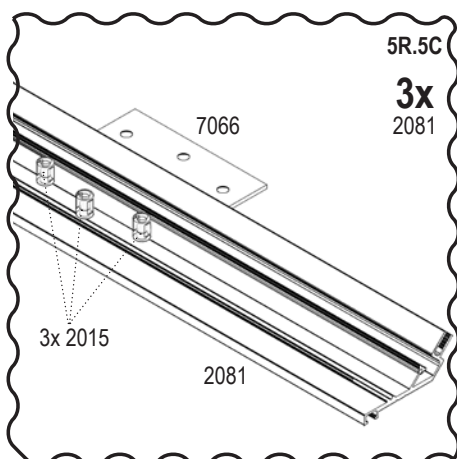

5_1R (model VITAVIA OLYMP)
(model VITAVIA SIRIUS)

VA0038-PSD