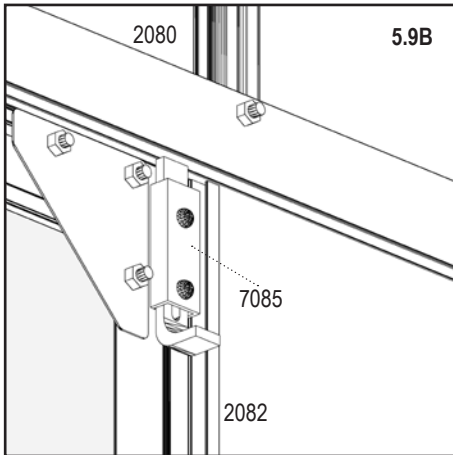

5_2 (model VITAVIA OLYMP)
(model VITAVIA SIRIUS)

VA0038-PSD