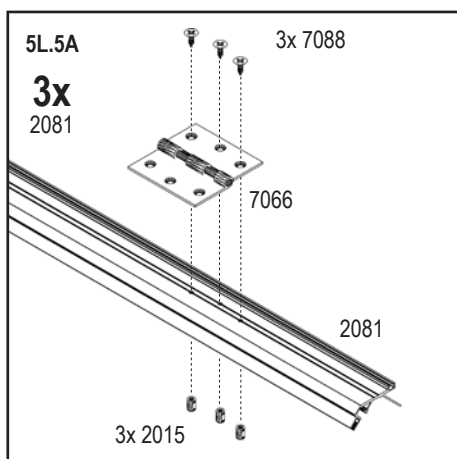

5_1L (model **VITAVIA OLYMP**)
(model **VITAVIA SIRIUS**)

VA0038-PSD