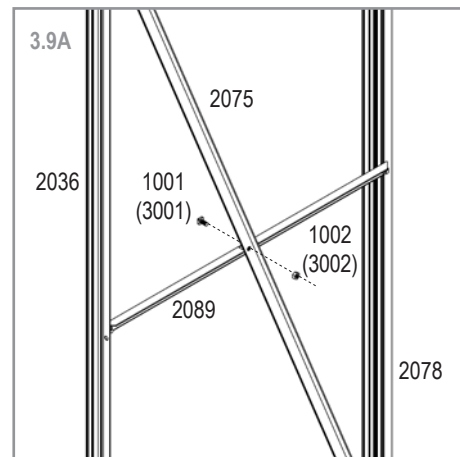

3 (model VITAVIA OLYMP) (model VITAVIA SIRIUS)

VA0038-PSD