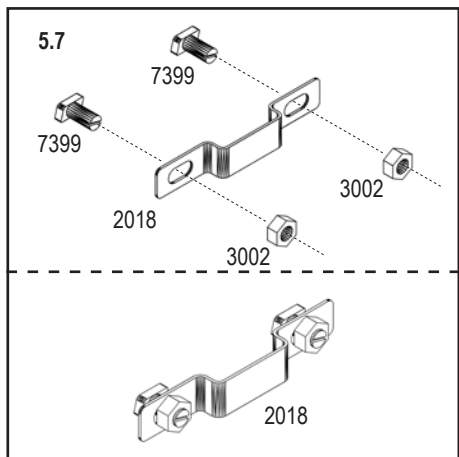

# 5\_1R (model VITAVIA OLYMP) (model VITAVIA SIRIUS)

5R	Art. No.	mm	Art. No.		mm (±3mm)		
	Glass ≈ 3 mm		PC ≈ 4 mm	PC ≈ 6 mm			
<b>D</b>	3679011	610 x 610			610 x 610	2x	
<b>G</b>	3679141	610 x 540			610 x 538	1x	
<b>Total</b>						<b>3x</b>	

# 5\_2

(model VITAVIA OLYMP)  
(model VITAVIA SIRIUS)

10mm

10mm

PH2

6.5mm  
Alu

VA0038-PSD

**5\_2** (model VITAVIA OLYMP)  
(model VITAVIA SIRIUS)