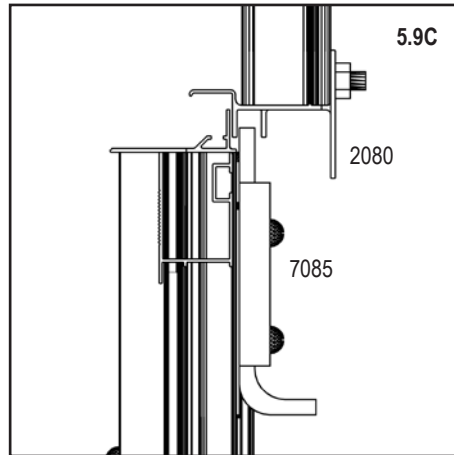

# 5\_1L (model VITAVIA OLYMP) (model VITAVIA SIRIUS)

5L	Art. No.	mm	Art. No.		mm (±3mm)		
	Glass ≈ 3 mm		PC ≈ 4 mm	PC ≈ 6 mm			
D	3679011	610 x 610			610 x 610	2x	
G	3679141	610 x 540			610 x 538	1x	
<b>Total</b>						<b>3x</b>	

**G**  
610 x 540 (538) mm

VA0038-PSD

# 5\_1R (model VITAVIA OLYMP) (model VITAVIA SIRIUS)

5R	Art. No.	mm	Art. No.		mm (±3mm)		
	Glass ≈ 3 mm		PC ≈ 4 mm	PC ≈ 6 mm			
<b>D</b>	3679011	610 x 610			610 x 610	2x	
<b>G</b>	3679141	610 x 540			610 x 538	1x	
<b>Total</b>						<b>3x</b>	

# 5\_2

(model VITAVIA OLYMP)  
(model VITAVIA SIRIUS)

10mm

10mm

PH2

6.5mm  
Alu

VA0038-PSD

**5\_2** (model VITAVIA OLYMP)  
(model VITAVIA SIRIUS)