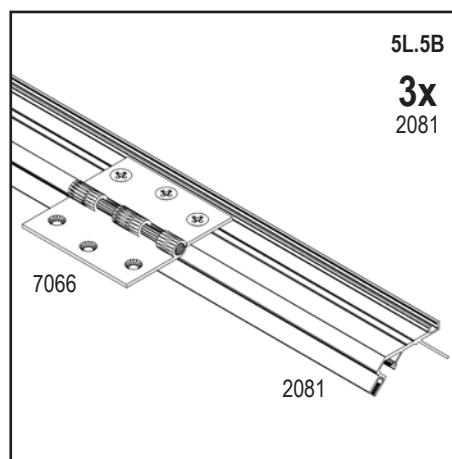

5_1L (model **VITAVIA OLYMP**)
(model **VITAVIA SIRIUS**)

VA0038-PSD