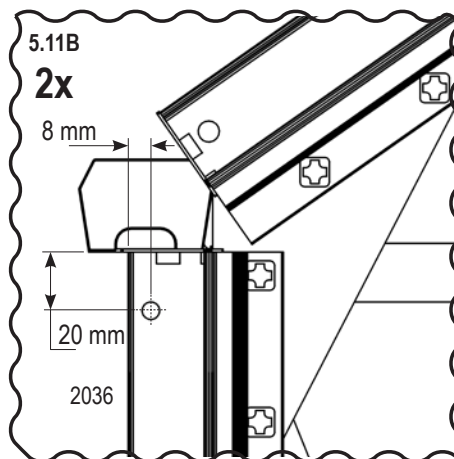

**G**  
610 x 540 (538) mm

VA0038-PSD

# 5\_1R (model VITAVIA OLYMP) (model VITAVIA SIRIUS)

5R	Art. No.	mm	Art. No.		mm (±3mm)		
	Glass ≈ 3 mm		PC ≈ 4 mm	PC ≈ 6 mm			
<b>D</b>	3679011	610 x 610			610 x 610	2x	
<b>G</b>	3679141	610 x 540			610 x 538	1x	
<b>Total</b>						<b>3x</b>	

# 5\_2

(model VITAVIA OLYMP)  
(model VITAVIA SIRIUS)

10mm

10mm

PH2

6.5mm  
Alu

VA0038-PSD

**5\_2** (model VITAVIA OLYMP)  
(model VITAVIA SIRIUS)