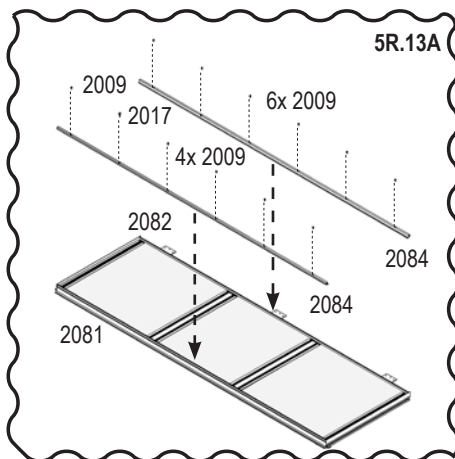

5_1R (model VITAVIA OLYMP) (model VITAVIA SIRIUS)