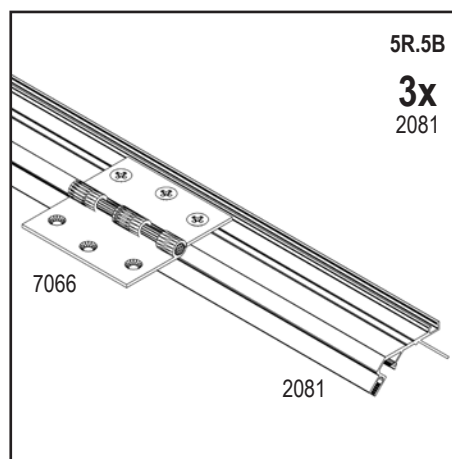

5_1R (model VITAVIA OLYMP)
(model VITAVIA SIRIUS)

VA0038-PSD