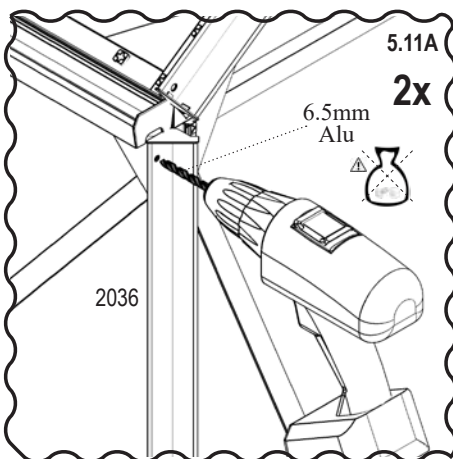

**G**  
610 x 540 (538) mm

VA0038-PSD

# 5\_1R (model VITAVIA OLYMP) (model VITAVIA SIRIUS)

5R	Art. No.	mm	Art. No.		mm (±3mm)		
	Glass ≈ 3 mm		PC ≈ 4 mm	PC ≈ 6 mm			
<b>D</b>	3679011	610 x 610			610 x 610	2x	
<b>G</b>	3679141	610 x 540			610 x 538	1x	
<b>Total</b>						<b>3x</b>	

# 5\_2

(model VITAVIA OLYMP)  
(model VITAVIA SIRIUS)

10mm

10mm

PH2

6.5mm  
Alu

VA0038-PSD

**5\_2** (model VITAVIA OLYMP)  
(model VITAVIA SIRIUS)